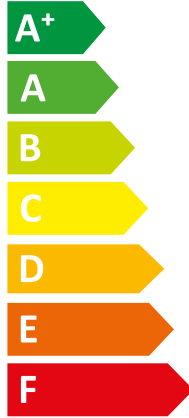

ENERG
енергия · ενεργεια

Vaillant

VWL 105/5 AS + VWL 128/5 IS

A++

A

Two icons showing sound power levels. The top icon shows a speaker inside a house with the text "45 dB". The bottom icon shows a speaker outside a house with the text "60 dB".

A legend with three colored squares and their corresponding power outputs: a dark blue square for "9 kW", a medium blue square for "10 kW", and a light blue square for "9 kW".