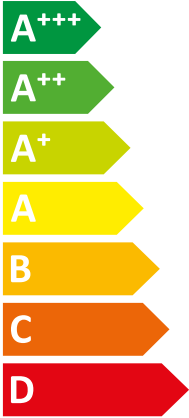

ENERG
енергия · ενεργεια

Vaillant

VWL 105/5 AS + VWL 128/5 IS

A++

A

Two icons showing sound power levels. The top icon shows a speaker inside a house with the text "45 dB". The bottom icon shows a speaker outside a house with the text "60 dB".

A legend with three colored squares and their corresponding power outputs: a dark blue square for "9 kW", a medium blue square for "10 kW", and a light blue square for "9 kW".