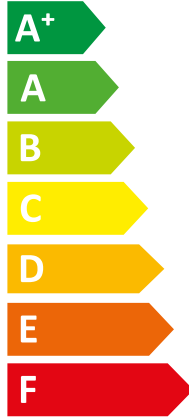

ENERG
енергия · ενέργεια

| Vaillant

|| VWL 75/5 AS 230V + VWL 78/5 IS

A⁺⁺

A

Two icons showing sound power levels. The top icon shows a speaker inside a house with the value **44 dB**. The bottom icon shows a speaker outside a house with the value **54 dB**.

A legend for power output in kW, shown as three colored squares: dark blue for **5 kW**, medium blue for **6 kW**, and light blue for **4 kW**.