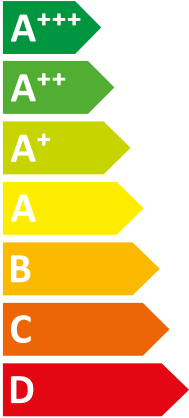

ENERG
енергия · ενέργεια

| Vaillant

|| VWL 75/5 AS 230V + VWL 78/5 IS

A⁺⁺

A

Two icons showing sound power levels. The top icon shows a speaker inside a house with the value **44 dB**. The bottom icon shows a speaker outside a house with the value **54 dB**.

A legend for power output in kW, shown as three colored squares: dark blue for **5 kW**, medium blue for **6 kW**, and light blue for **4 kW**.